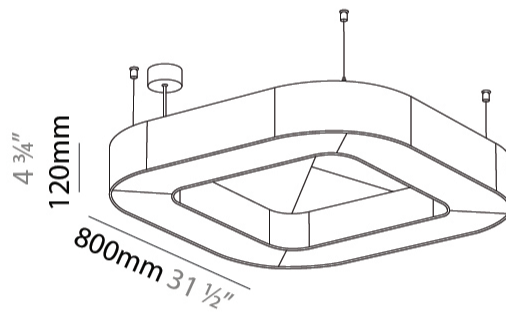

GENERAL

Series: Quantum Acoustic
Partner: Prolicht
Division: Architectural
Installation: Suspension
Product Type: Acoustic
Mounting Location: Ceiling
Light Distribution: Direct

PHYSICAL

Shape: Round
Length (mm): 800
Length (in): 31 1/2
Width (mm): 800
Width (in): 31 1/2
Height (mm): 120
Height (in): 4 3/4
Diffuser: [PMMA - Opal / Micro-Prism](#)
Fixture Finish: [SSR / BKV / CWI / CRY / HAB / UFT / ITA / RUA / FTG / MYG / LOD / PUS / FRO / FUP / KIA / POP / BLS / SPG / MEY / GOH / CHC / COM / ABZ / JAG / OBR / MOS / ROR](#)
Acoustic Finish: [SFW / CYW / SEE / SYN / MTS / PMB / TTN / CYB / STO / DPE / BES / SHB / ARE / ANE / VRD / CRF](#)
Fixture Material: Aluminum
Primary Material: Acoustic
Cable Details: 2000mm / 78 3/4" or 6000mm / 236 1/4" Transparent Cable

ELECTRICAL

Lamp Type: LED (Zhaga Standard)
Input Wattage (W): 39.2
Total Output Wattage (W): 35.4
Dimming: [Tri-Mode (Non-Dimming and Phase Dimming (120Vac only) and 0-10V Dimming)](#)
Driver Included: Yes
Driver Location: Integrated
Driver Type: Constant Current - Universal
Driver Class: Class 2
Input Voltage (V): 120 - 277

LED

Color Temperature (°K): [2700 / 3000 / 3500 / 4000](#)
Max. Delivered Lumen (lm): [3319 / 3435 / 4034 / 3493](#)
Nominal Lumen (lm): [5107 / 5285 / 6206 / 5373](#)
CRI: >90 CRI
Lamp Life (hrs): 50000

OPTICAL

RATINGS AND CERTIFICATIONS

Certified By: CSA Certified to UL and CSA Standards
IP rating: IP20