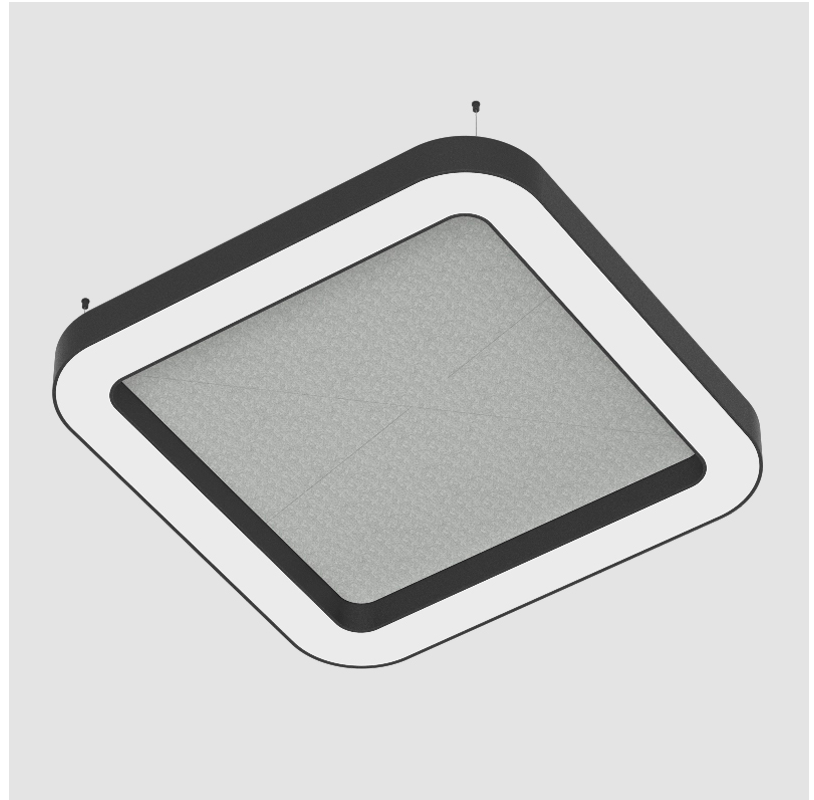

GENERAL

Series: Quantum Acoustic
Partner: Prolicht
Division: Architectural
Installation: Suspension
Product Type: Acoustic
Mounting Location: Ceiling
Light Distribution: Direct

PHYSICAL

Shape: Round
Length (mm): 800
Length (in): 31 1/2
Width (mm): 800
Width (in): 31 1/2
Height (mm): 120
Height (in): 4 3/4
Diffuser: [PMMA - Opal / Micro-Prism](#)
Fixture Finish: [SSR / BKV / CWI / CRY / HAB / UFT / ITA / RUA / FTG / MYG / LOD / PUS / FRO / FUP / KIA / POP / BLS / SPG / MEY / GOH / CHC / COM / ABZ / JAG / OBR / MOS / ROR](#)
Acoustic Finish: [SFW / CYW / SEE / SYN / MTS / PMB / TTN / CYB / STO / DPE / BES / SHB / ARE / ANE / VRD / CRF](#)
Fixture Material: Aluminum
Primary Material: Acoustic
Cable Details: 2000mm / 78 3/4" or 6000mm / 236 1/4" Transparent Cable

ELECTRICAL

Lamp Type: LED (Zhaga Standard)
Input Wattage (W): 39.2
Total Output Wattage (W): 35.4
Dimming: [Tri-Mode (Non-Dimming and Phase Dimming (120Vac only) and 0-10V Dimming)](#)
Driver Included: Yes
Driver Location: Integrated
Driver Type: Constant Current - Universal
Driver Class: Class 2
Input Voltage (V): 120 - 277

LED

Color Temperature (°K): [2700 / 3000 / 3500 / 4000](#)
Max. Delivered Lumen (lm): [3319 / 3435 / 4034 / 3493](#)
Nominal Lumen (lm): [5107 / 5285 / 6206 / 5373](#)
CRI: >90 CRI
Lamp Life (hrs): 50000

OPTICAL

RATINGS AND CERTIFICATIONS

Certified By: CSA Certified to UL and CSA Standards
IP rating: IP20