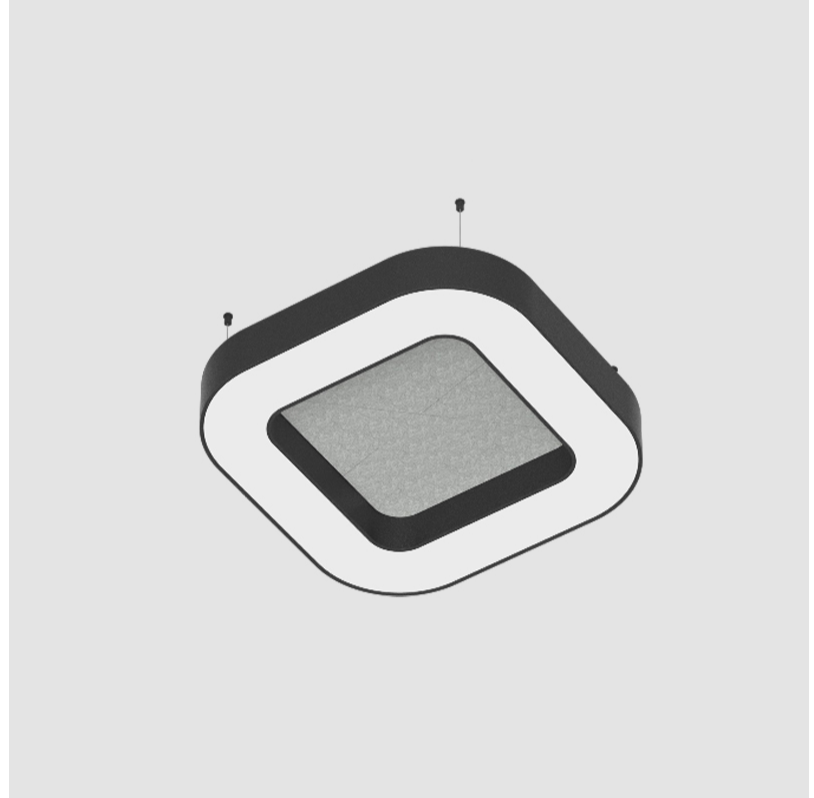

GENERAL

Series: Quantum Acoustic
Partner: Prolicht
Division: Architectural
Installation: Suspension
Product Type: Acoustic
Mounting Location: Ceiling
Light Distribution: Direct

PHYSICAL

Shape: Round
Length (mm): 800
Length (in): 31 1/2
Width (mm): 800
Width (in): 31 1/2
Height (mm): 120
Height (in): 4 3/4

Diffuser: [PMMA - Opal / Micro-Prism](#)
Fixture Finish: [SSR / BKV / CWI / CRY / HAB / UFT / ITA / RUA / FTG / MYG / LOD / PUS / FRO / FUP / KIA / POP / BLS / SPG / MEY / GOH / CHC / COM / ABZ / JAG / OBR / MOS / ROR](#)

Acoustic Finish: [SFW / CYW / SEE / SYN / MTS / PMB / TTN / CYB / STO / DPE / BES / SHB / ARE / ANE / VRD / CRF](#)

Fixture Material: Aluminum
Primary Material: Acoustic
Cable Details: 2000mm / 78 3/4" or 6000mm / 236 1/4" Transparent Cable

ELECTRICAL

Lamp Type: LED (Zhaga Standard)
Input Wattage (W): 58.7
Total Output Wattage (W): 53.7
Dimming: [Tri-Mode (Non-Dimming and Phase Dimming (120Vac only) and 0-10V Dimming)](#)
Driver Included: Yes
Driver Location: Integrated
Driver Class: Class 2
Input Voltage (V): 120

LED

Color Temperature (°K): [2700 / 3000 / 3500 / 4000](#)
Max. Delivered Lumen (lm): Max 6423
Nominal Lumen (lm): Max 8759
CRI: >90 CRI
Lamp Life (hrs): 50000

OPTICAL

RATINGS AND CERTIFICATIONS

Certified By: CSA Certified to UL and CSA Standards
IP rating: IP20